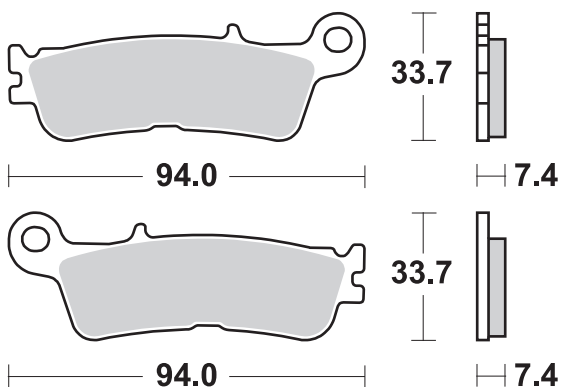

MATCHUP

HI-TECH BRAKE SOLUTIONS MADE IN EUROPE

GO AHEAD

FANTIC XXF 450

			RECOMMENDED	
FANTIC				
XXF	450	22 - 22	965 RSI	790 RSI

* = 2 sets required / 2 jeux pour l'Avant.

Available compounds

SBS 965 SI • RSI